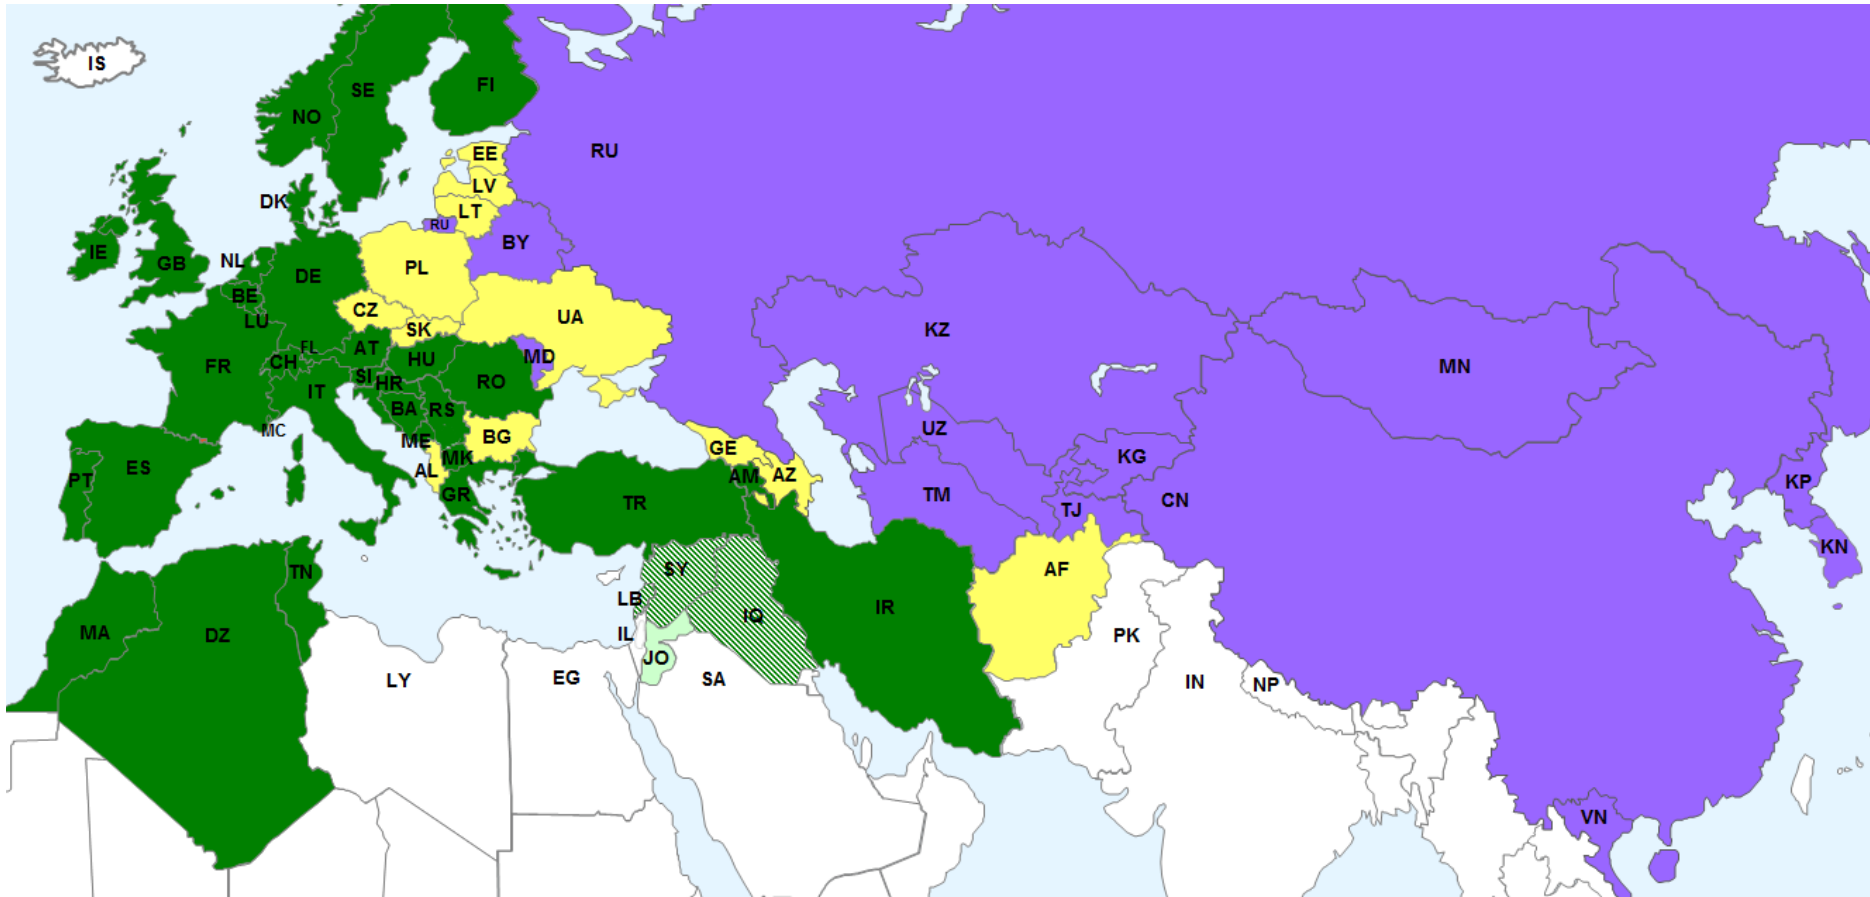

# Passenger Traffic CIV/SMPS

Situation on 1 May 2019